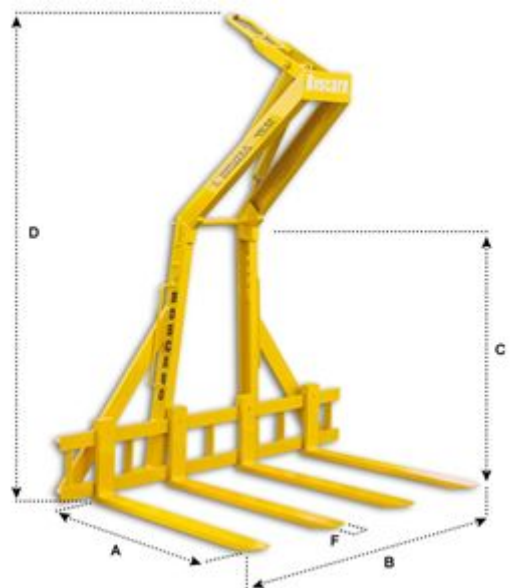

Construction equipment

### CRANE FORKS

#### Pallet fork with 4 pins

ITA-4D

Self-levelling fork with 4 ends to lift 2 pallets side by side

MODEL	CAPACITY (Kg)	DIMENSIONS (mm)						WEIGHT (kg)
		A	B	C	D	E	F	
ITA-4D	2000	1000	1800	1300	2250	30	90	230