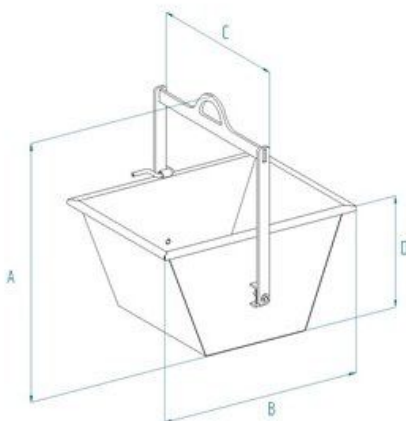

Construction equipment

SCHEDA PRODOTTO

BOAT SKIPS

Tipping trapezoid skip

T Model

Small bucket for lifting elevators

MODEL	CAPACITY (Lt)	DIMENSIONS (mm)				CAPACITY(kg)	WEIGHT (kg)
		A	B	C	D		
T-06	60	664	599	470	345	120	18
T-08	80	714	649	510	365	160	21
T-10	100	744	709	540	385	200	25
T-15	150	861	804	560	495	300	30