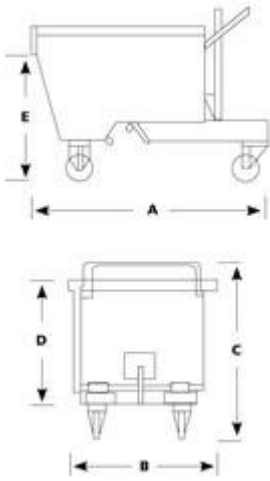

Construction equipment

SCHEDA PRODOTTO

BOAT SKIPS

Forklift tipping skip

BB Model

Forklift tipping skip with wheels designed to be used inside buildings for general site waste products

Automatic locking base

Safety chain to attach to forklift

COD. ART.	CAPA. (Lt)	DIMENSIONS (mm)					CAP. (kg)
		A	B	C	D	E	
BB-30	300	1300	860	635	555	585	600
BB-50	500	1400	980	925	845	680	1000
BB-80	800	1400	1110	1075	975	700	1350
BB-99	1000	1600	1110	1195	1045	700	1500
BB-135	1350	1600	1350	1195	1045	800	1500
BB-160	1600	1600	1600	1195	1045	800	1500