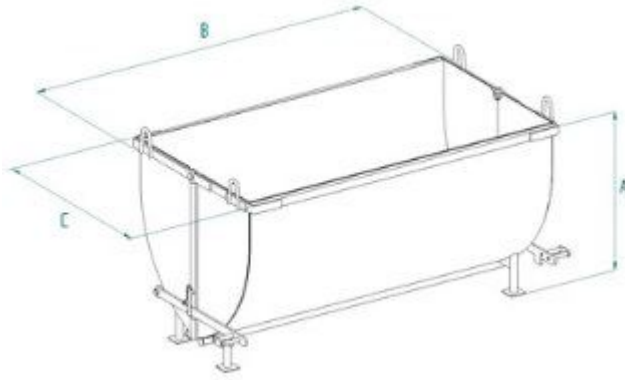

Construction equipment

SCHEDA PRODOTTO

BOAT SKIPS

Clamshell bucket

A-S Model

A general purpose waste handling skip designed for use with crane

Discharges directly from the base by lever

MODEL	CAP. (Lt)	DIMENSIONS (mm)			CAP. (kg)	WEIGHT (kg)
		A	B	C		
A-50S	500	824	1044	953	1000	110
A-80S	800	1043	1086	1226	1600	170
A-99S	1000	1043	1386	1226	2000	190
A-150S	1500	1044	1792	1226	3000	265
A-200S	2000	1155	2198	1234	4000	390
A-300S	3000	1328	2210	1550	6000	610