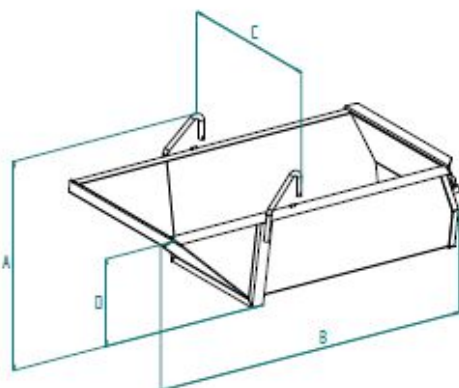

Construction equipment

SCHEDA PRODOTTO

BOAT SKIPS

Self dumping bin

A-H

Boat skip.

MODEL	CAP. (Lt)	DIMENSIONS (mm)				CAP. (kg)	WEIGHT (kg)
		A	B	C	D		
A-50H	500	821	1937	891	595	900	118
A-99H	1000	884	2342	1163	654	1800	200
A-150H	1500	1028	2582	1358	796	2700	333