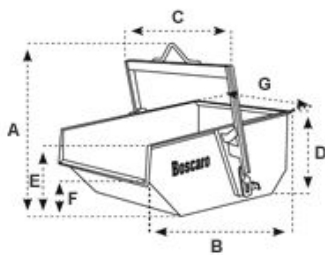

Construction equipment

SCHEDA PRODOTTO

BOAT SKIPS

Boat skip in aluminium

A-DALU Model

Aluminum self dumping bin

MODEL	CAPACITY (Lt)	DIMENSIONS (mm)							CAPACITY (kg)	WEIGHT (kg)
		A	B	C	D	E	F	G		
A-30DALU	300	1013	1200	855	560	470	420	755	540	35
A-40DALU	400	1013	1200	1085	560	470	420	955	720	40
A-50DALU	500	1143	1304	1125	610	510	460	995	900	45