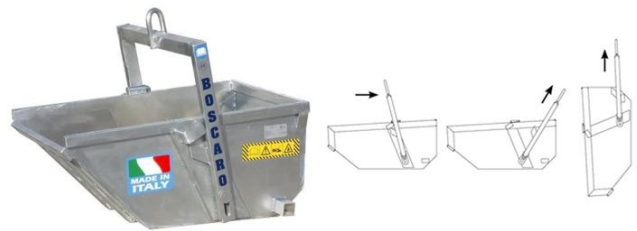

Construction equipment

SCHEDA PRODOTTO

BOAT SKIPS

Boat skip in aluminium

A-DALU Model

Aluminum self dumping bin

MODEL	CAPACITY (Lt)	DIMENSIONS (mm)							CAPACITY (kg)	WEIGHT (kg)
		A	B	C	D	E	F	G		
A-30DALU	300	1013	1200	855	560	470	420	755	540	35
A-40DALU	400	1013	1200	1085	560	470	420	955	720	40
A-50DALU	500	1143	1304	1125	610	510	460	995	900	45